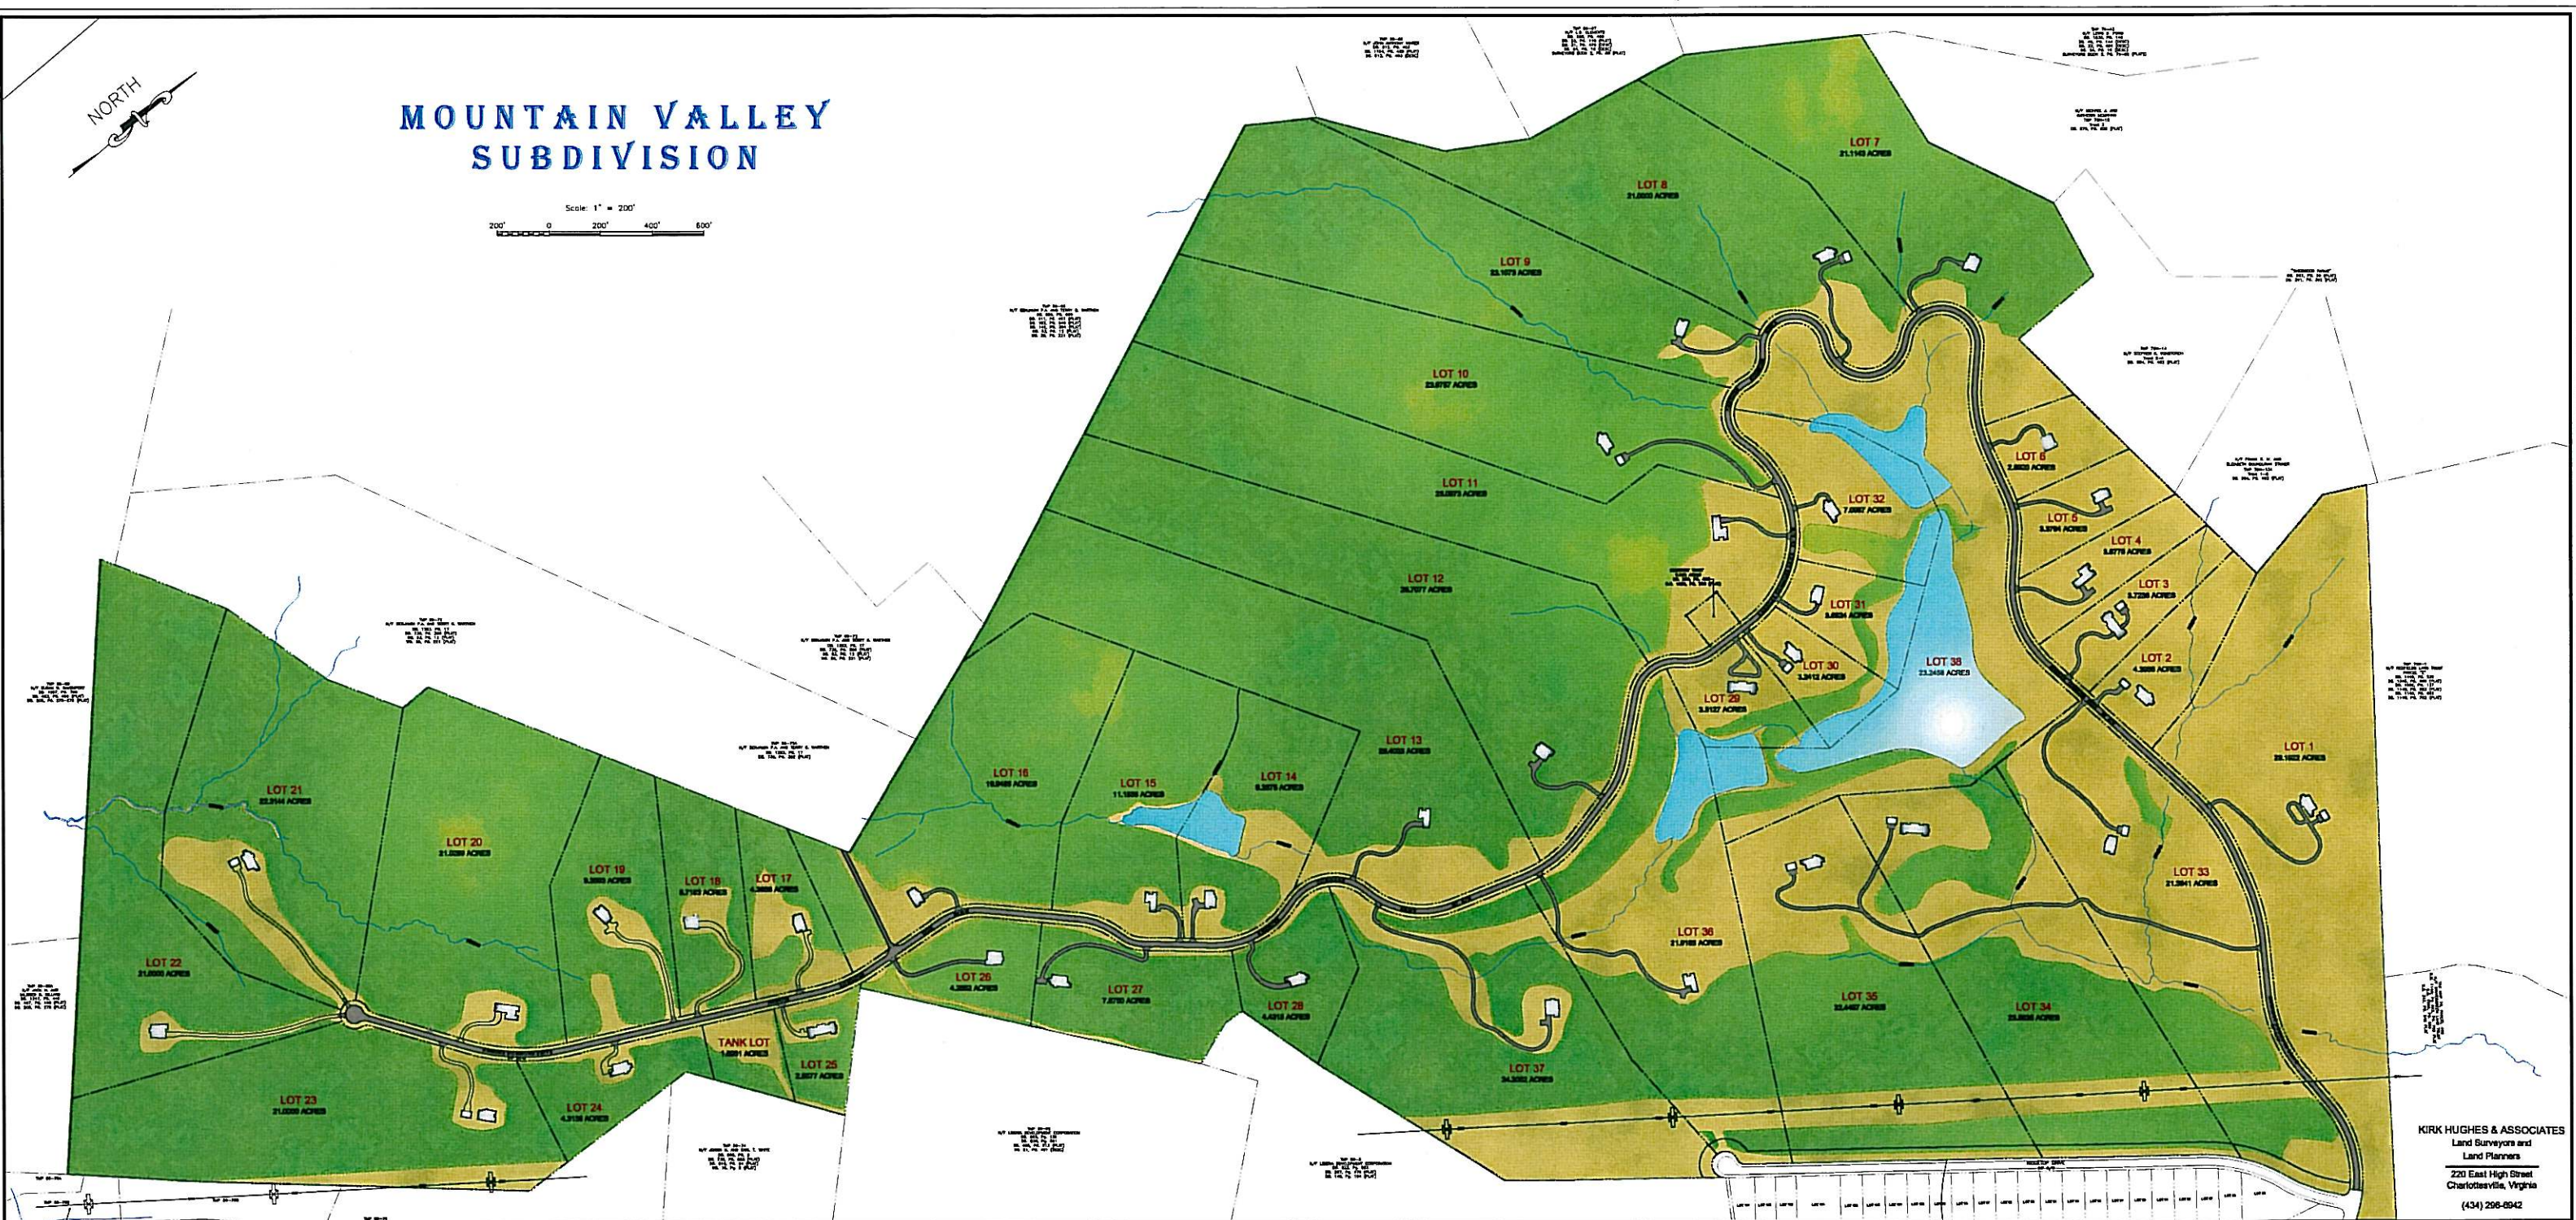

MOUNTAIN VALLEY SUBDIVISION

Scale: 1" = 200'
200' 0 200' 400' 600'

KIRK HUGHES & ASSOCIATES
Land Surveyors and
Land Planners
223 East High Street
Charlottesville, Virginia
(434) 298-8942